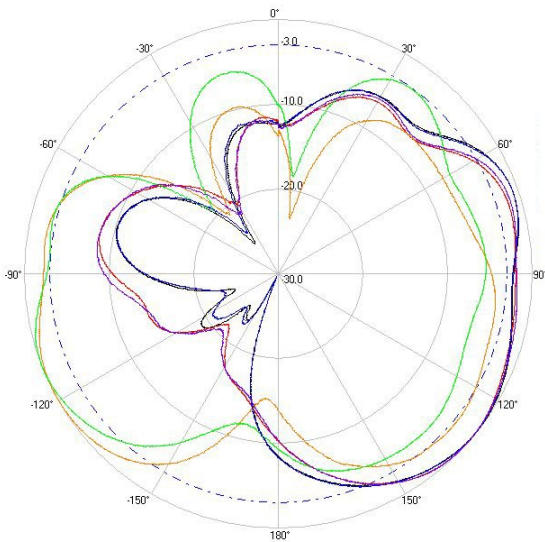

> Part Number: **ATS-OO-245-34-6NP-36**

> **2.45 GHZ**

> **5.5 GHZ**

H-Plane

H-Plane

V-Plane

V-Plane

Radiation Pattern Legend

Lead 1: Black Lead 2: Red Lead 3: Orange Lead 4: Green Lead 5: Blue Lead 6: Purple