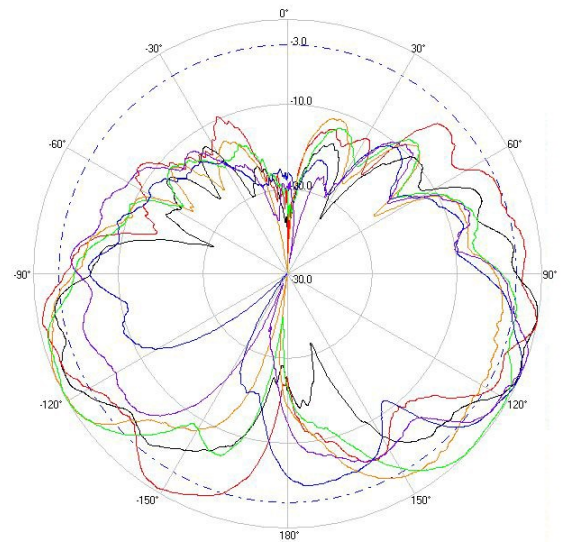

> Part Number: **ATS-OO-245-34-6NP-36**

> **2.45 GHZ**

> **5.5 GHZ**

H-Plane

H-Plane

V-Plane

V-Plane

Radiation Pattern Legend

Lead 1: Black Lead 2: Red Lead 3: Orange Lead 4: Green Lead 5: Blue Lead 6: Purple