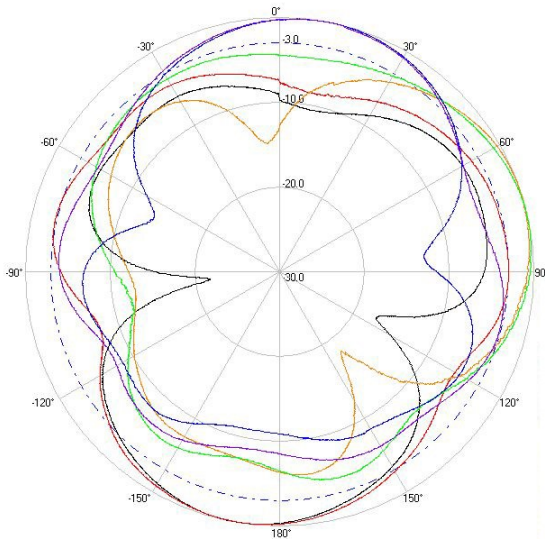

> Part Number: **ATS-OO-245-34-6NP-36**

> **2.45 GHZ**

> **5.5 GHZ**

H-Plane

H-Plane

V-Plane

V-Plane

Radiation Pattern Legend

Lead 1: Black Lead 2: Red Lead 3: Orange Lead 4: Green Lead 5: Blue Lead 6: Purple