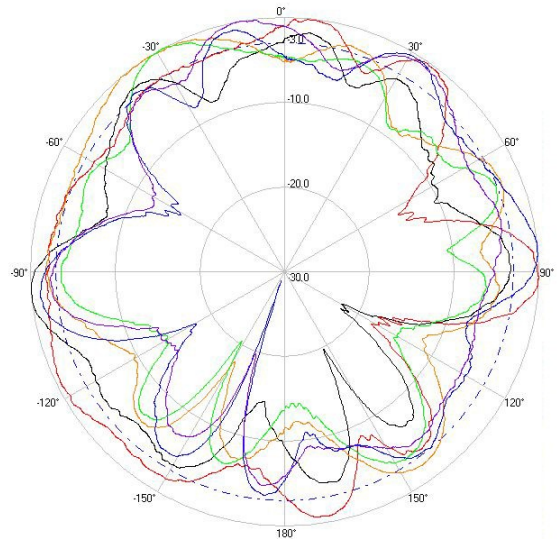

> Part Number: **ATS-OO-245-34-6NP-36**

> **2.45 GHZ**

> **5.5 GHZ**

H-Plane

H-Plane

V-Plane

V-Plane

Radiation Pattern Legend

Lead 1: Black Lead 2: Red Lead 3: Orange Lead 4: Green Lead 5: Blue Lead 6: Purple